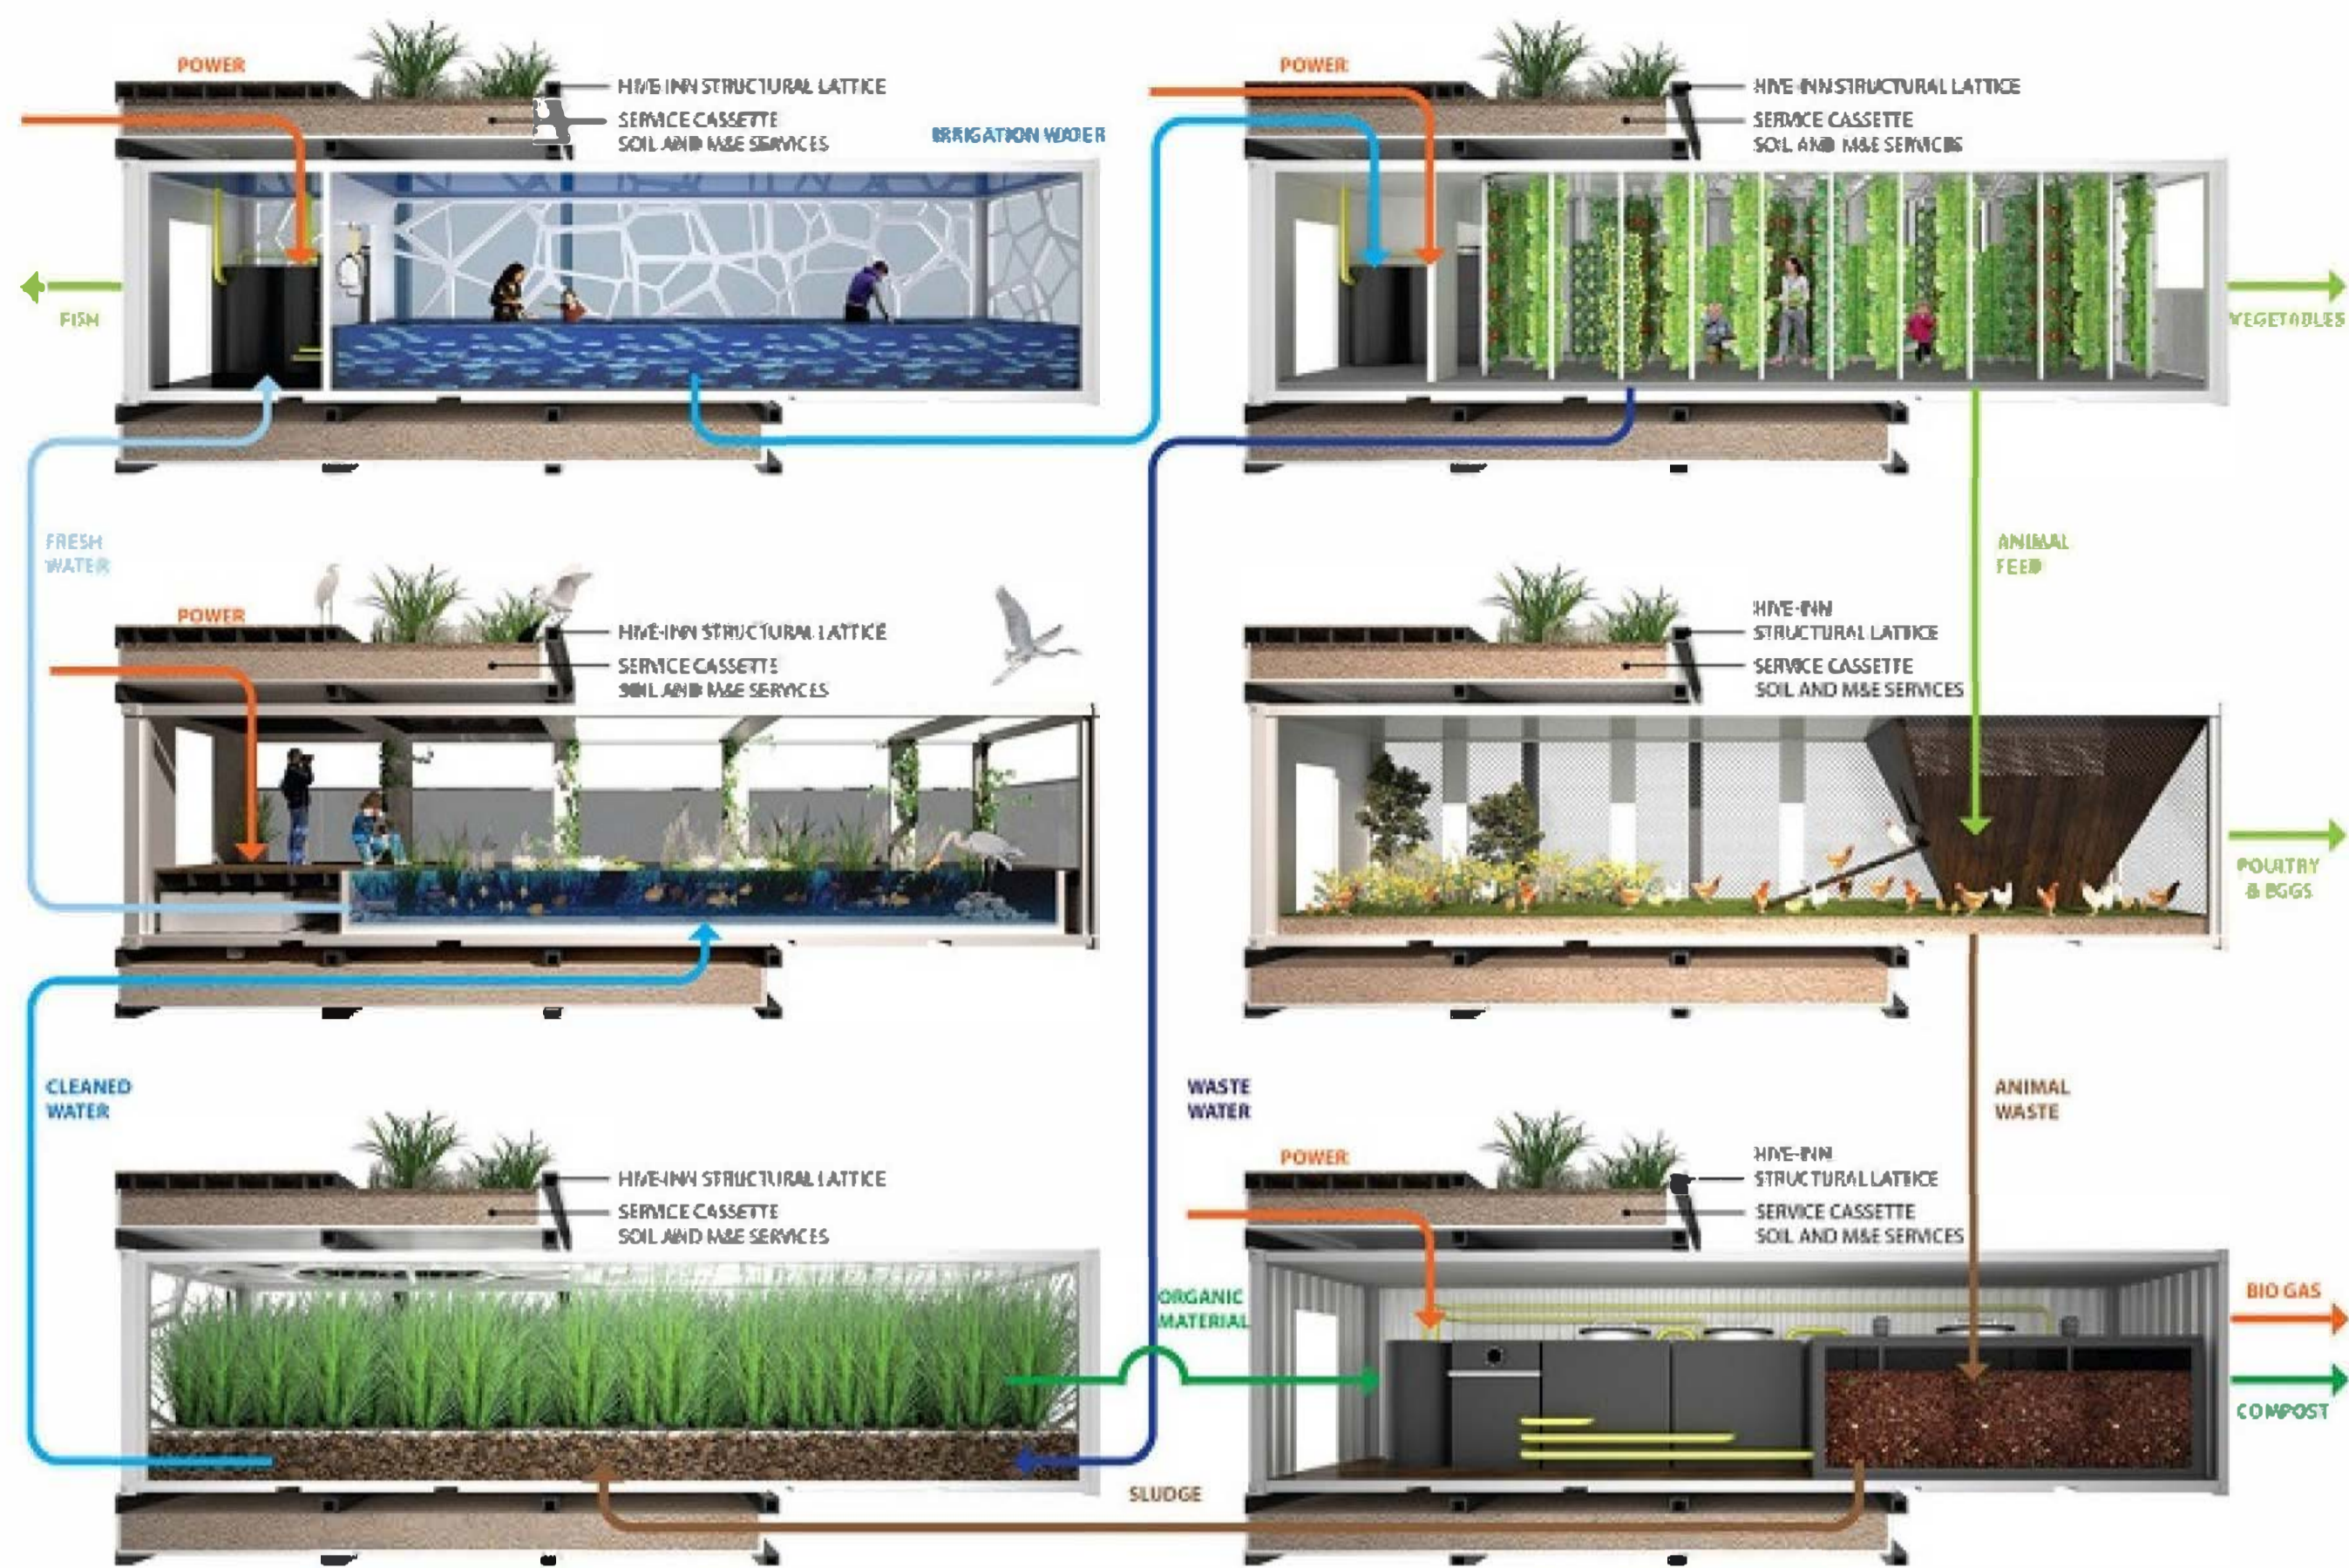

ASTOUNDING

PHOTOGRAPHY

SCIENCE

GALLERIES

TRAVEL

CURIOSITIES

VIDEOS

Hive-Inn City Farm Revolutionizes Urban Farming

JULY 26, 2014

Source: [OVA Studio Ltd](#)

If you thought farming was best done in the country, you haven't seen the Hive-Inn City Farm designs. These proposed designs are for a modular, modern farming structure to be erected in none other than the concrete jungle of New York City. Created by the visionaries at OVA Studio Limited, the Hive-Inn City Farm draws heavily on designs from [the Hive-Inn hotel](#), in which shipping containers are stacked upon one another to create a highly versatile, aesthetically appealing building.

The Hive-Inn City Farm was designed to nurture a complete ecosystem in which each of the shipping containers have a specific purpose within the unit, ranging from producing food, harvesting energy or recycling water and waste. Containers on the top of the unit collect rainwater, which is distributed by gravity throughout the rest of the units to feed plants and sustain fish. OVA Studio also proposed ideas for how the containers could use water and wind energy to produce electricity and compost waste. If all goes as planned, the Hive-Inn City Farm would be entirely self-sustainable and eco-friendly.

Source: OVA Studio Ltd

While the Hive-Inn City Farm would be a functional farming space in a highly industrialized area, it also has an important business function. Individual shipping containers can be owned or rented by local businesses, major organic brands and nearby restaurants to generate advertising income. Since the various containers can be rearranged, replaced or redesigned based on client needs, the possibilities for the Hive-Inn City Farm are endless. This flexibility would also allow companies to move the shipping containers to warmer locations during New York's winter to keep plants healthy during the cold.