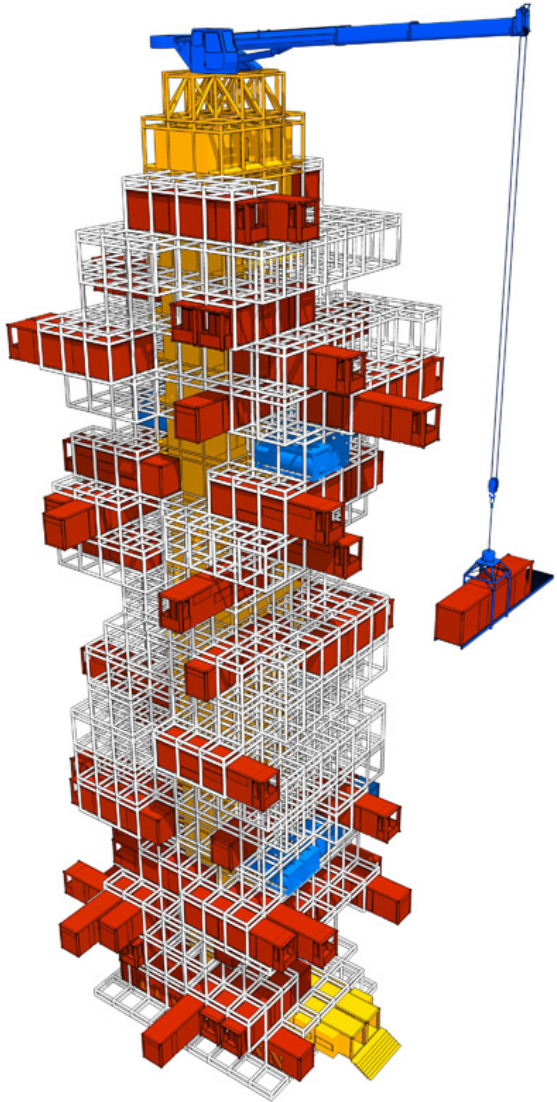

The basic structure is based on a steel grid. Each container can be lifted with a crane and slid into its predetermined space in the interlocking system. The hotel could become either bigger or smaller according to demand. With respect to the Hotel HIVE-INN, OVA Studio designed two sample container spaces for Ferrari and Alexander McQueen respectively. OVA's designs did not make it to the second stage of the Radical Innovation Awards 2014 competition.

timber cladding towers wood

AT BEGINNING OF OPERATION - INSTALLATION OF THE GRID

AT BEGINNING OF OPERATION - INSTALLATION OF THE CONTAINERS

HIVE-INN GROWABLE STRUCTURE

GENERAL LAYOUTS

GENERAL LAYOUTS

 **Recommend** 228