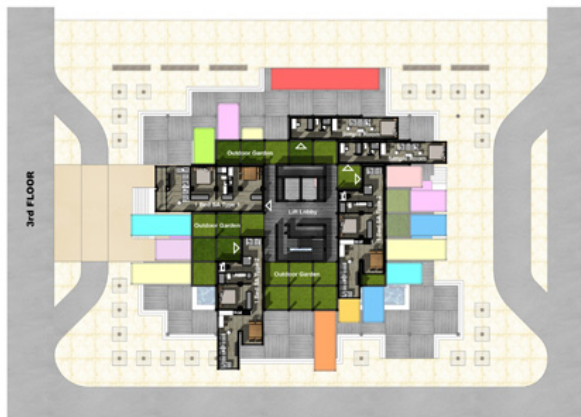

timber cladding towers wood

AT BEGINNING OF OPERATION - INSTALLATION OF THE GRID

AT BEGINNING OF OPERATION - INSTALLATION OF THE CONTAINERS

HIVE-INN GROWABLE STRUCTURE

GENERAL LAYOUTS

GENERAL LAYOUTS

 **Recommend** 228