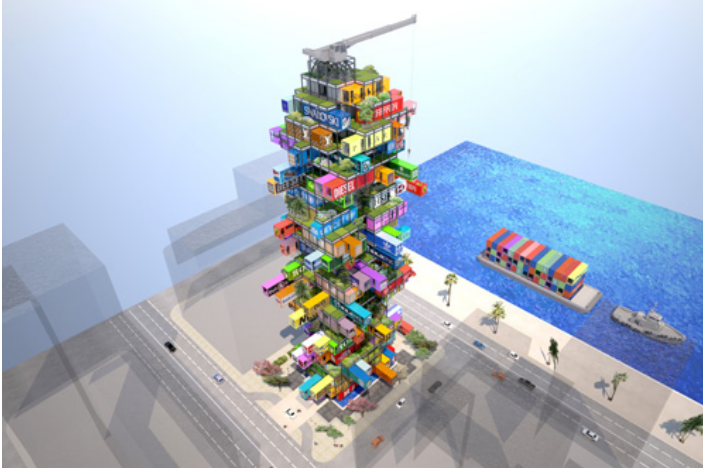

timber cladding towers wood