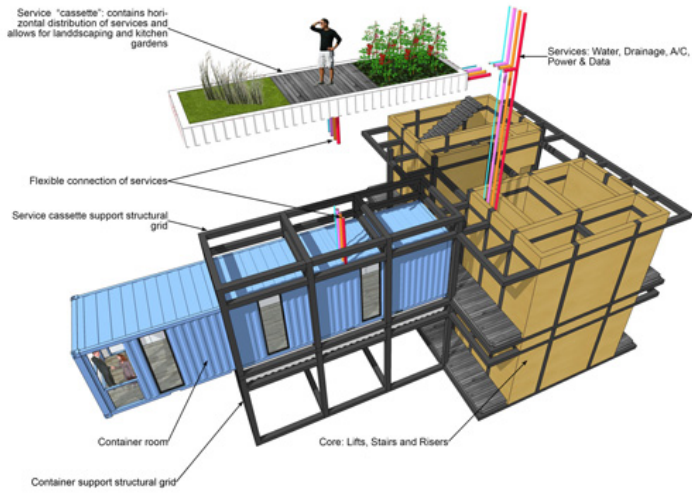

The basic structure is based on a steel grid. Each container can be lifted with a crane and slid into its predetermined space in the interlocking system. The hotel could become either bigger or smaller according to demand. With respect to the Hotel HIVE-INN, OVA Studio designed two sample container spaces for Ferrari and Alexander McQueen respectively. OVA's designs did not make it to the second stage of the Radical Innovation Awards 2014 competition.

timber cladding towers wood

AT BEGINNING OF OPERATION - INSTALLATION OF THE GRID

AT BEGINNING OF OPERATION - INSTALLATION OF THE CONTAINERS

HIVE-INN GROWABLE STRUCTURE

GENERAL LAYOUTS

GENERAL LAYOUTS

 **Recommend** 228