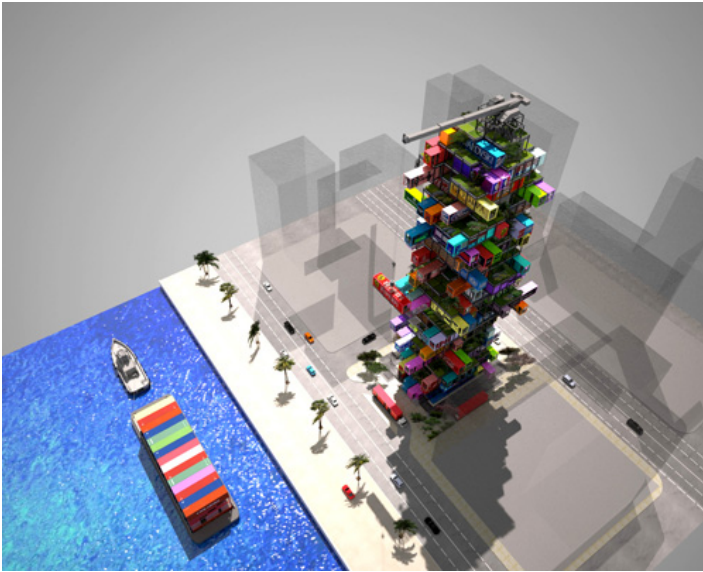

timber cladding towers wood