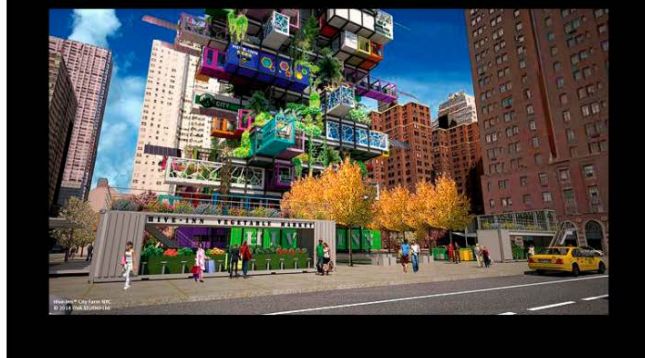

Des conteneurs pour jardiner à New-York

Hive-Inn™ City Farm is a modular farming structure where containers are designed and used as farming modules and acts as an ecosystem where each unit plays a role in producing food, harvesting energy and recycling waste and water. The idea of this ecosystem is to bring farming down-town and grow fresh produce near their urban consumers. Containers can be owned or rented by major organic brands, local restaurants or even serve as private local gardens / kitchen gardens. They can also serve educational purposes for the neighbouring schools. Containers can be taken out, plugged-in or replaced to switch usage from farming to hotel rooms, service apartments and offices... etc. The Hive-Inn™ structure shows here another aspect of its possible uses (see Hive-Inn™ Hotel) and demonstrate its versatility.

We chose New York City as an iconic landing site for the first Hive-Inn™ City Farm, near the U.N. headquarters to symbolize the world-wide adaptability and versatility of this concept.

INFOLETTRE

Votre adresse courriel :

Abonnez-vous