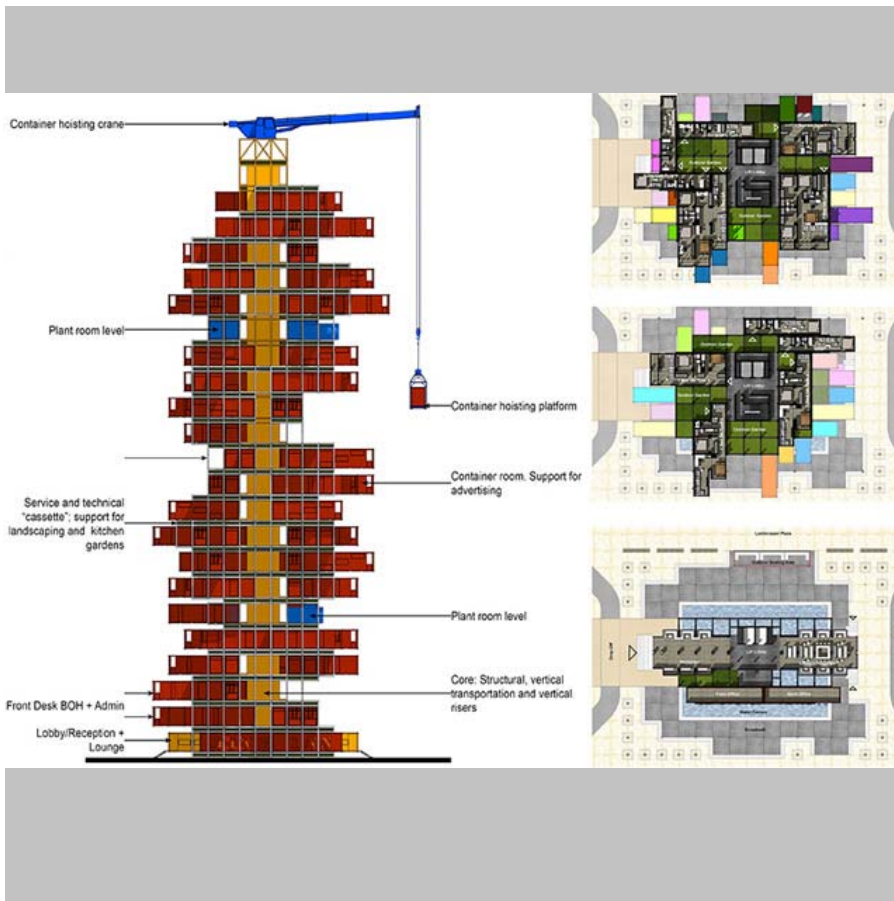

(Source: [OVA Studio](#))

Day to day operations

(Source: [OVA Studio](#))

Diagram shows how the Hive Inn is mobile and flexible

(Source: [OVA Studio](#))

A 'Container Hoisting Crane' is situated on top. Rooms can be slotted in and out