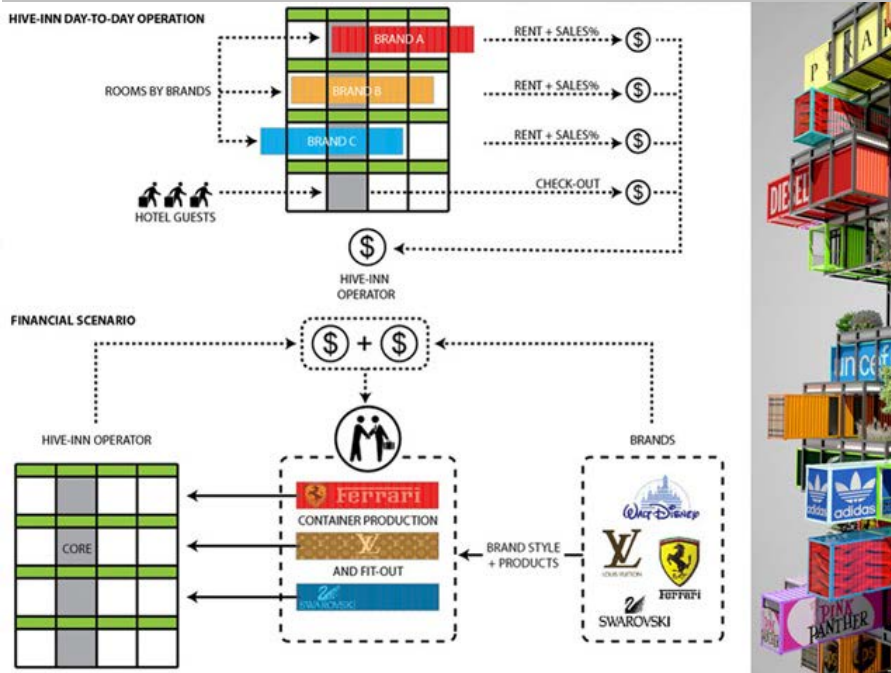

[News](#)

(Source: [OVA Studio](#))

The Hive-Inn with containers fully placed

(Source: [OVA Studio](#))

Companies or individuals can book empty slots

(Source: [OVA Studio](#))

Diagram shows figures admiring different brand rooms.
Lady Gaga room?

(Source: [OVA Studio](#))

Day to day operations

(Source: [OVA Studio](#))

Diagram shows how the Hive Inn is mobile and flexible

(Source: [OVA Studio](#))

A 'Container Hoisting Crane' is situated on top. Rooms can be slotted in and out