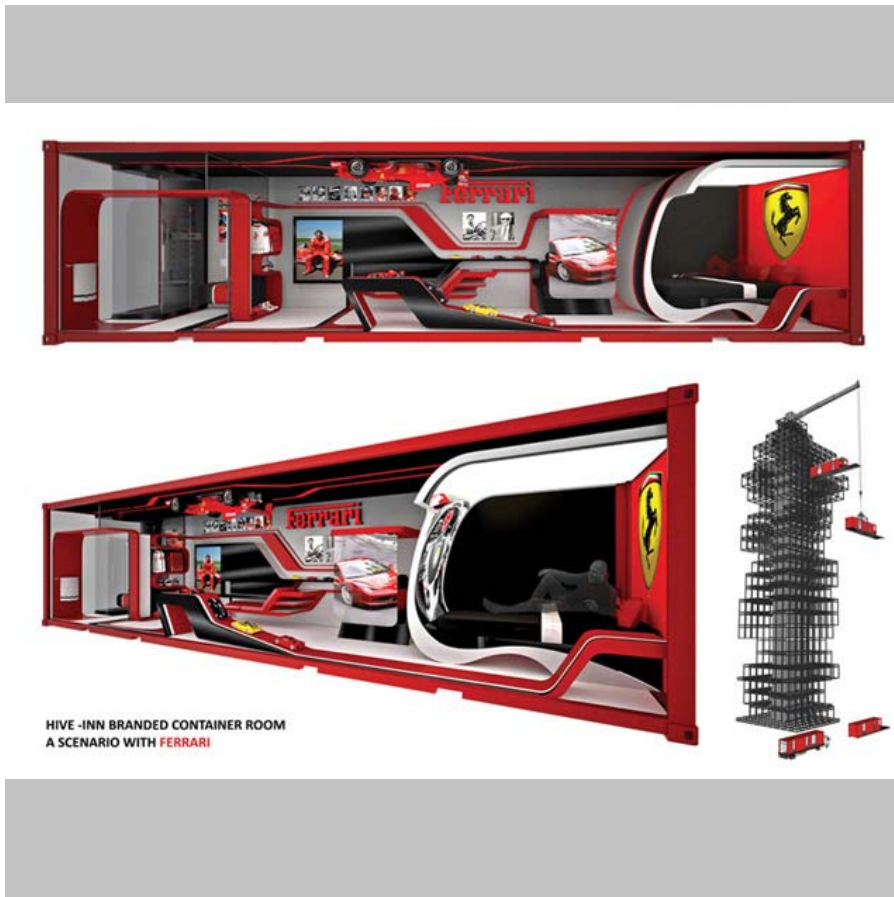

Now check out this Ferrari Room

(Source: [OVA Studio](#))

(H/T: [Design Boom](#))